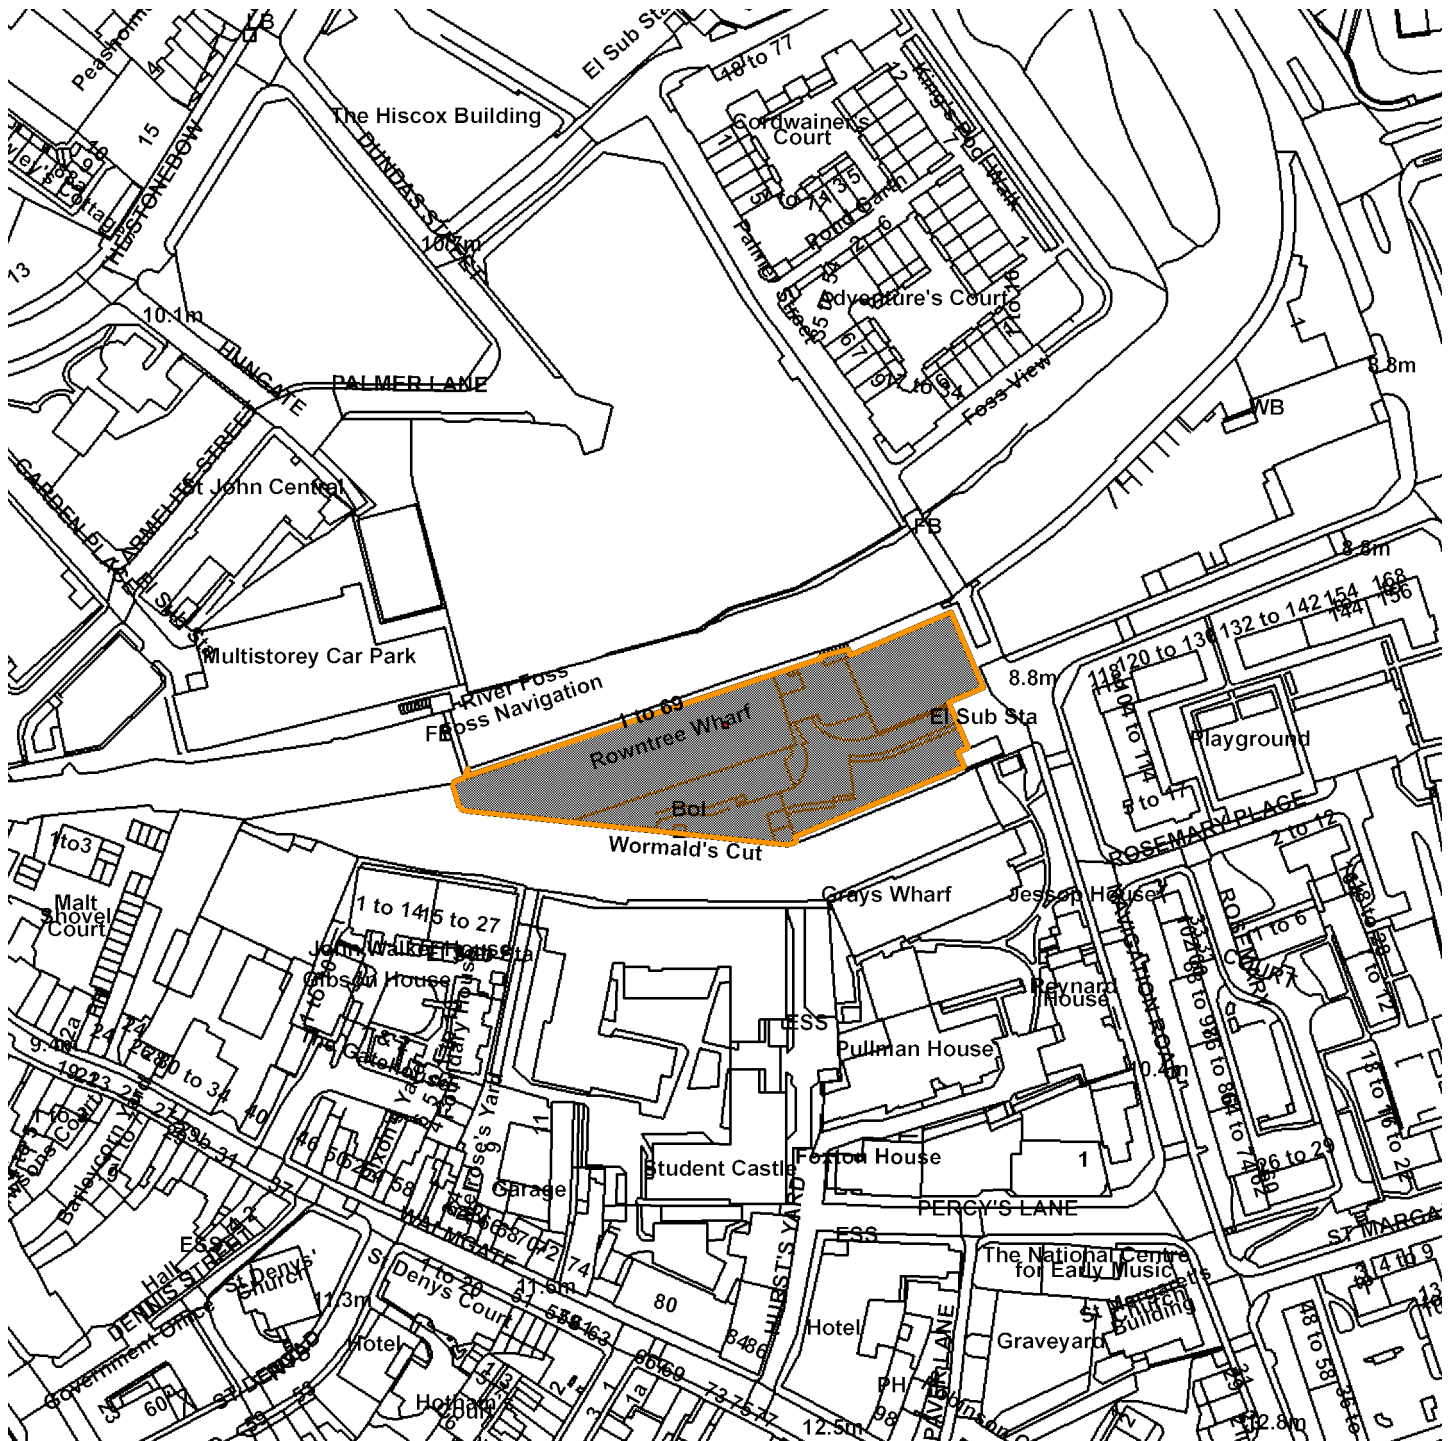

15/01891/FULM

Rowntree Wharf Navigation Road

Scale : 1:2075

Reproduced from the Ordnance Survey map with the permission of the Controller of Her Majesty's Stationery Office © Crown Copyright 2000.

Unauthorised reproduction infringes Crown Copyright and may lead to prosecution or civil proceedings.

| | |
|---------------------|----------------|
| Organisation | Not Set |
| Department | Not Set |
| Comments | Location Plan |
| Date | 23 August 2016 |
| SLA Number | Not Set |